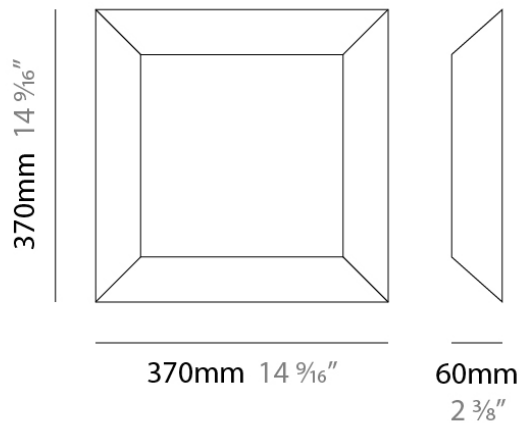

ALL FLUO SURFACE

D82208

GENERAL

Series: All Fluo
Brand: Panzeri
Division: Design
Mounting Type: Surface
Mounting Location: Ceiling
Subcategory: Ambient

PHYSICAL

Shape: Square
Length (mm): 370
Length (in): 14 1/2
Height (mm): 370
Height (in): 14 1/2
Extension (mm): 60
Extension (in): 2 3/8
Light Distribution: Direct
Weight (kg): 4.09
Weight (lbs): 9
Diffuser: Matte White Glass
Fixture Finish: WHI
Fixture Material: Glass / Aluminum

ELECTRICAL

Number of Lamps: 2
Lamp Type: LED Retrofit / CFL
Bulb Included: Bulb Not Included
Total Output Wattage (W): 20 / 36
Max. Wattage Per Lamp (W): 20 / 36
Lamp Base: 2G11
Dimming: Non-Dimmable
Driver Included: Yes
Driver Location: Integrated
Driver Type: Ballast - 120Vac
Input Voltage (V): 120

LED

OPTICAL

RATINGS AND CERTIFICATIONS

Certified By: CSA Certified to UL and CSA Standards
IP rating: IP30