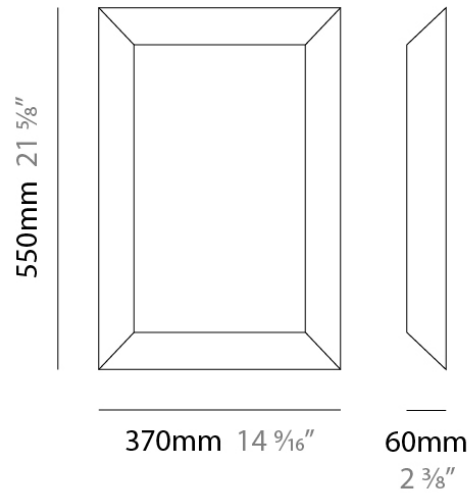

ALL FLUO SURFACE

D82213

GENERAL

Series: All Fluo
Brand: Panzeri
Division: Design
Mounting Type: Surface
Mounting Location: Ceiling
Subcategory: Ambient

PHYSICAL

Shape: Rectangle
Length (mm): 370
Length (in): 14 1/2
Height (mm): 550
Height (in): 21 1/2
Extension (mm): 60
Extension (in): 2 3/8
Light Distribution: Direct
Weight (kg): 5.4
Weight (lbs): 12
Diffuser: Matte White Glass
Fixture Finish: ALU
Fixture Material: Glass / Aluminum

ELECTRICAL

Number of Lamps: 2
Lamp Type: LED Retrofit / CFL
Bulb Included: Bulb Not Included
Total Output Wattage (W): 40 / 72
Max. Wattage Per Lamp (W): 20 / 36
Lamp Base: 2G11
Driver Included: Yes
Input Voltage (V): 120
Lamp Voltage (V): 120

LED

OPTICAL

RATINGS AND CERTIFICATIONS

Certified By: CSA Certified to UL and CSA Standards
IP rating: IP30