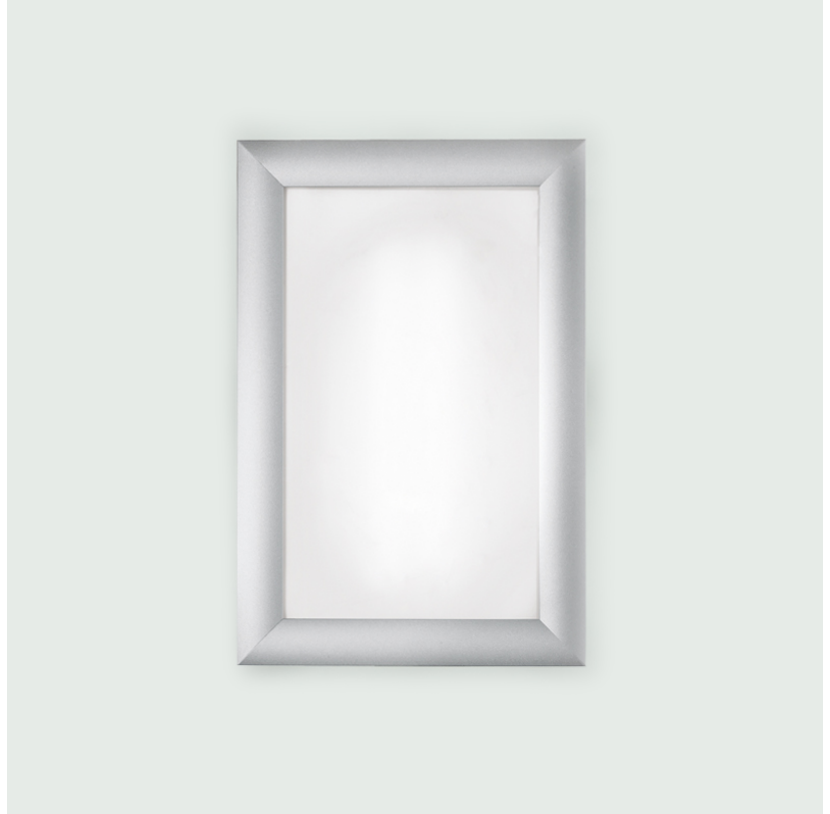

ALL FLUO SURFACE

D82213

GENERAL

Series: All Fluo
Brand: Panzeri
Division: Design
Mounting Type: Surface
Mounting Location: Ceiling
Subcategory: Ambient

PHYSICAL

Shape: Rectangle
Length (mm): 370
Length (in): 14 1/2
Height (mm): 550
Height (in): 21 1/2
Extension (mm): 60
Extension (in): 2 3/8
Light Distribution: Direct
Weight (kg): 5.4
Weight (lbs): 12
Diffuser: Matte White Glass
Fixture Finish: ALU
Fixture Material: Glass / Aluminum

ELECTRICAL

Number of Lamps: 2
Lamp Type: LED Retrofit / CFL
Bulb Included: Bulb Not Included
Total Output Wattage (W): 40 / 72
Max. Wattage Per Lamp (W): 20 / 36
Lamp Base: 2G11
Driver Included: Yes
Input Voltage (V): 120
Lamp Voltage (V): 120

LED

OPTICAL

RATINGS AND CERTIFICATIONS

Certified By: CSA Certified to UL and CSA Standards
IP rating: IP30