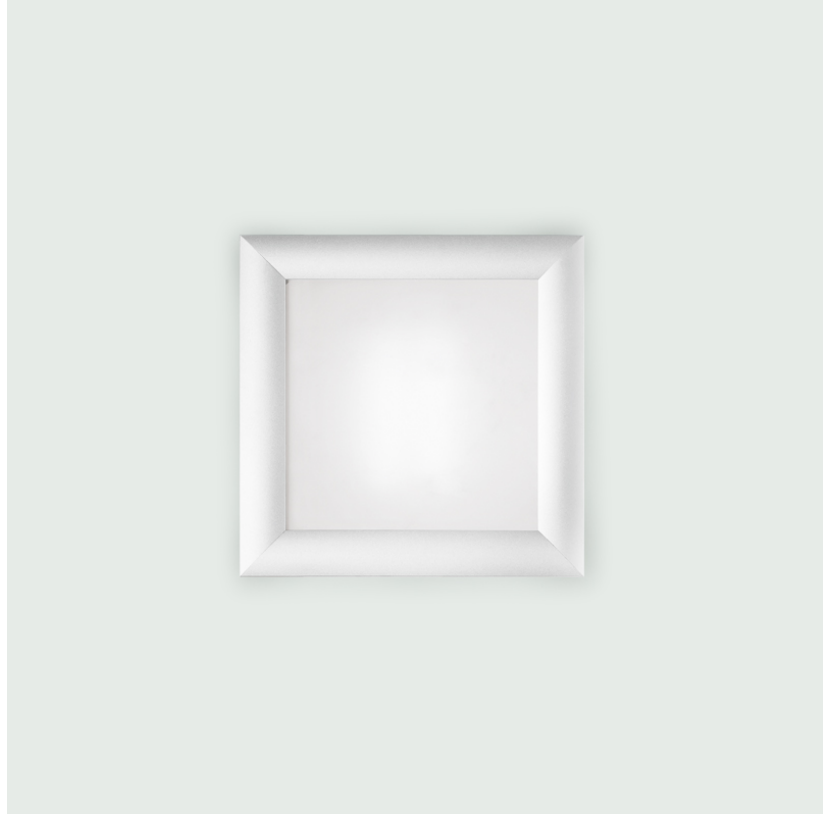

ALL FLUO SURFACE

D82208

GENERAL

Series: All Fluo
Brand: Panzeri
Division: Design
Mounting Type: Surface
Mounting Location: Ceiling
Subcategory: Ambient

PHYSICAL

Shape: Square
Length (mm): 370
Length (in): 14 1/2
Height (mm): 370
Height (in): 14 1/2
Extension (mm): 60
Extension (in): 2 3/8
Light Distribution: Direct
Weight (kg): 4.09
Weight (lbs): 9
Diffuser: Matte White Glass
Fixture Finish: WHI
Fixture Material: Glass / Aluminum

ELECTRICAL

Number of Lamps: 2
Lamp Type: LED Retrofit / CFL
Bulb Included: Bulb Not Included
Total Output Wattage (W): 20 / 36
Max. Wattage Per Lamp (W): 20 / 36
Lamp Base: 2G11
Dimming: Non-Dimmable
Driver Included: Yes
Driver Location: Integrated
Driver Type: Ballast - 120Vac
Input Voltage (V): 120

LED

OPTICAL

RATINGS AND CERTIFICATIONS

Certified By: CSA Certified to UL and CSA Standards
IP rating: IP30